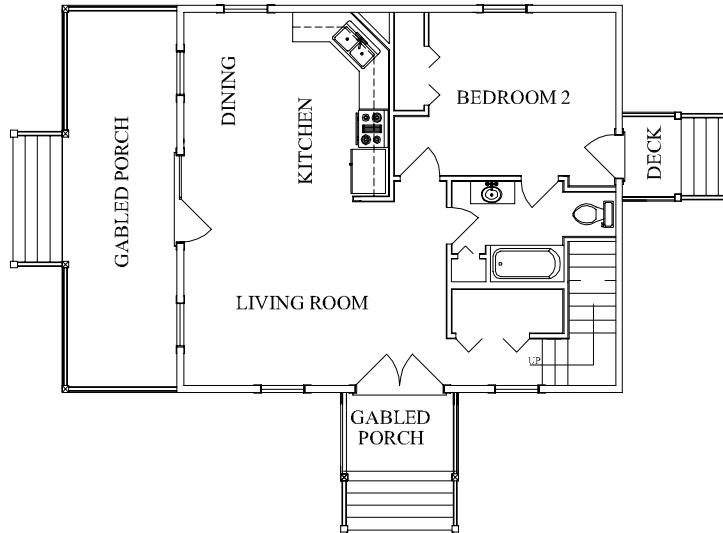

LIVING 1,219 SQ.FT. STORAGE 77 SQ. FT.
2 BEDROOM - 2 BATH

FRONT ELEVATION

LEFT ELEVATION

RIGHT ELEVATION

REAR ELEVATION

LIVING 1,219 SQ.FT. STORAGE 77 SQ. FT.
2 BEDROOM - 2 BATH

SUGGESTED 1ST FLOOR

787 LIVING SQ. FT.

SUGGESTED 2ND FLOOR

432 LIVING SQ. FT.
77 STORAGE SQ. FT.
509 TOTAL UPPER SQ. FT.