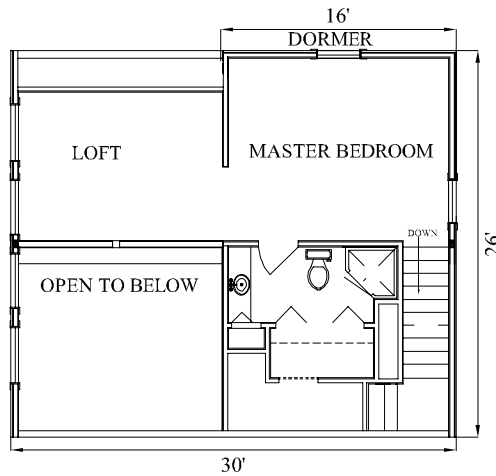

LIVING 1,219 SQ.FT. STORAGE 77 SQ. FT.
2 BEDROOM - 2 BATH

FRONT ELEVATION

LEFT ELEVATION

RIGHT ELEVATION

REAR ELEVATION

LIVING 1,219 SQ.FT. STORAGE 77 SQ. FT.
2 BEDROOM - 2 BATH

SUGGESTED 1ST FLOOR

787 LIVING SQ. FT.

SUGGESTED 2ND FLOOR

432 LIVING SQ. FT.
77 STORAGE SQ. FT.
509 TOTAL UPPER SQ. FT.