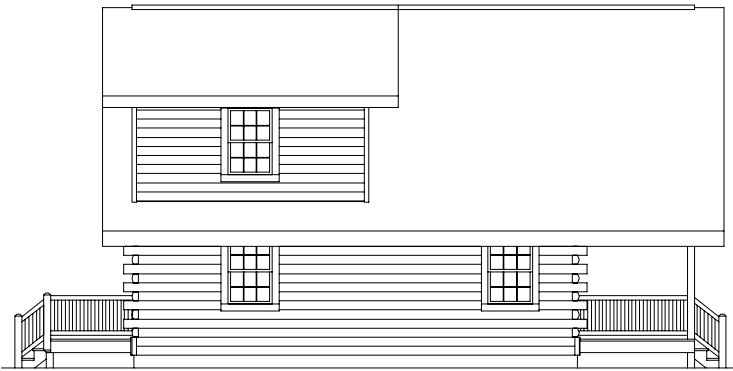

LIVING 1,219 SQ.FT. STORAGE 77 SQ. FT.
2 BEDROOM - 2 BATH

FRONT ELEVATION

LEFT ELEVATION

RIGHT ELEVATION

REAR ELEVATION

LIVING 1,219 SQ.FT. STORAGE 77 SQ. FT.
2 BEDROOM - 2 BATH

SUGGESTED 1ST FLOOR

787 LIVING SQ. FT.

SUGGESTED 2ND FLOOR

432 LIVING SQ. FT.
77 STORAGE SQ. FT.
509 TOTAL UPPER SQ. FT.